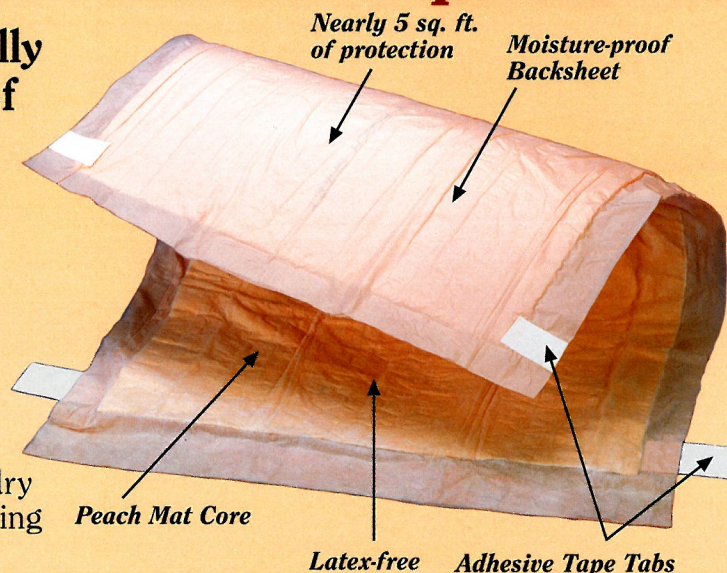

**Holds
More Than
1 Quart of Liquid!**

The Home-Caring Brand®

TRANQUILITY
Incontinence Products

Peach Sheet Underpad

Ultimate Capacity with Hold-down Tape Tabs

The Peach Sheet Underpad is exceptionally effective for managing the challenges of incontinence...

- 4 adhesive tape tabs secure placement
- Underpad does not bunch up or shift around
- Linen and furniture remain dry
- User is more comfortable
- Fewer underpads are needed

Tranquility's patented *Peach Mat* Construction guarantees...

- **Skin Dryness** - rapid fluid absorption leaves skin dry
- **Neutralization of Urine** - urine pH is buffered creating a healthier skin environment
- **Inhibition of Bacterial Growth** - absorbent polymers capture and retain urine thus reducing bacterial growth
- **Odor Elimination** - urine neutralization and reduction of bacteria eliminates odors

Ideal for those who are at risk of skin breakdown, due to fragile skin or high levels of urine loss.

Place underpad on target area to control leakage and tape down to secure in place.

Item #	Description	Sizing	Capacity	Packaging
2074	Peach Sheet Underpad	21.5" x 32.5"	43.7 oz/1292 ml	8 - 12's